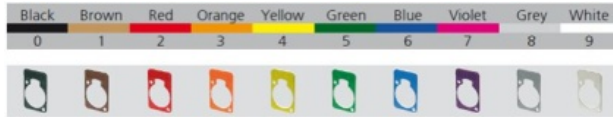

# DSS-\*

Colored lettering plate for D-shape-connectors.  
Bag of 100 pcs.

[Downloads](#)

[Technical Information](#) [show](#)