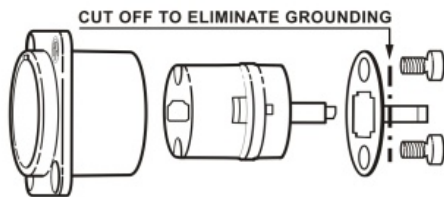

NAHDMI-W-B

HDMI feedthrough adapter, black D-shape housing

Neutrik's HDMI solution for the transmission of any digital TV and PC video format including high-definition video (HDTV) can be integrated in networks very easy.

Features & Benefits

- To transmit any digital TV and PC video format including high-definition video (HDTV)
- HDMI feedthrough adapter with 19 pole HDMI receptacle at both ends
- Dust and water resistant acc. to IP65 safety standard in combination with NKHDMI-*
- Universally accepted standard D-shape housing
- Removable screen to chassis grounding:

Image gallery

Technical Information [hide](#)

Product	
Title	NAHDMI-W-B
Connection Type	Adapter
Gender	female
Mechanical	
Mounting direction	Front mounting
Chassis shape	D
Material	
Contact plating	Au
Contacts	Brass (CuZn39Pb3)
Insert	PBT
Shell	Zinc diecast (ZnAl4Cu1)
Shell plating	Black chromium
Environmental	
Flammability	UL 94 V-0
Standard compliance	HDMI 2.0 specifications (in combination with Neutrik HDMI cable up to 5 m cable length; in combinati
Temperature range	-25 °C to +85 °C